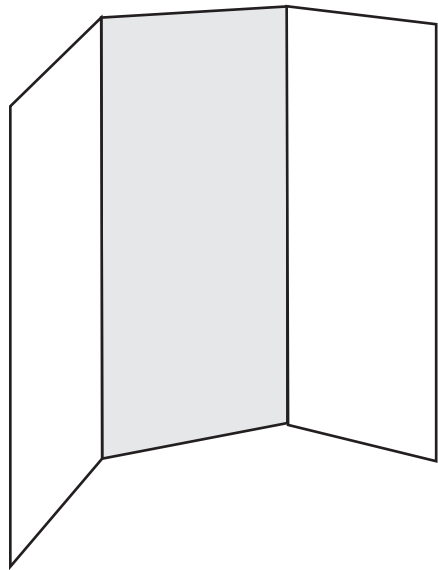

inside cover panel

inside middle panel

inside flap

3.6875"

3.6875"

3.625"

**11" x 8.5" Letter-size
6-Panel Brochure
Letter Fold to 3.6875"**

- Place your artwork in the Design Layer of this template
- All text copy should be inside the green safety margin
- Bleed copy must extend into the pink margin and will be trimmed off
- Be sure to turn off or delete template when submitting artwork

← folds →

← bleed margin →

← trim line →

← safety margin →